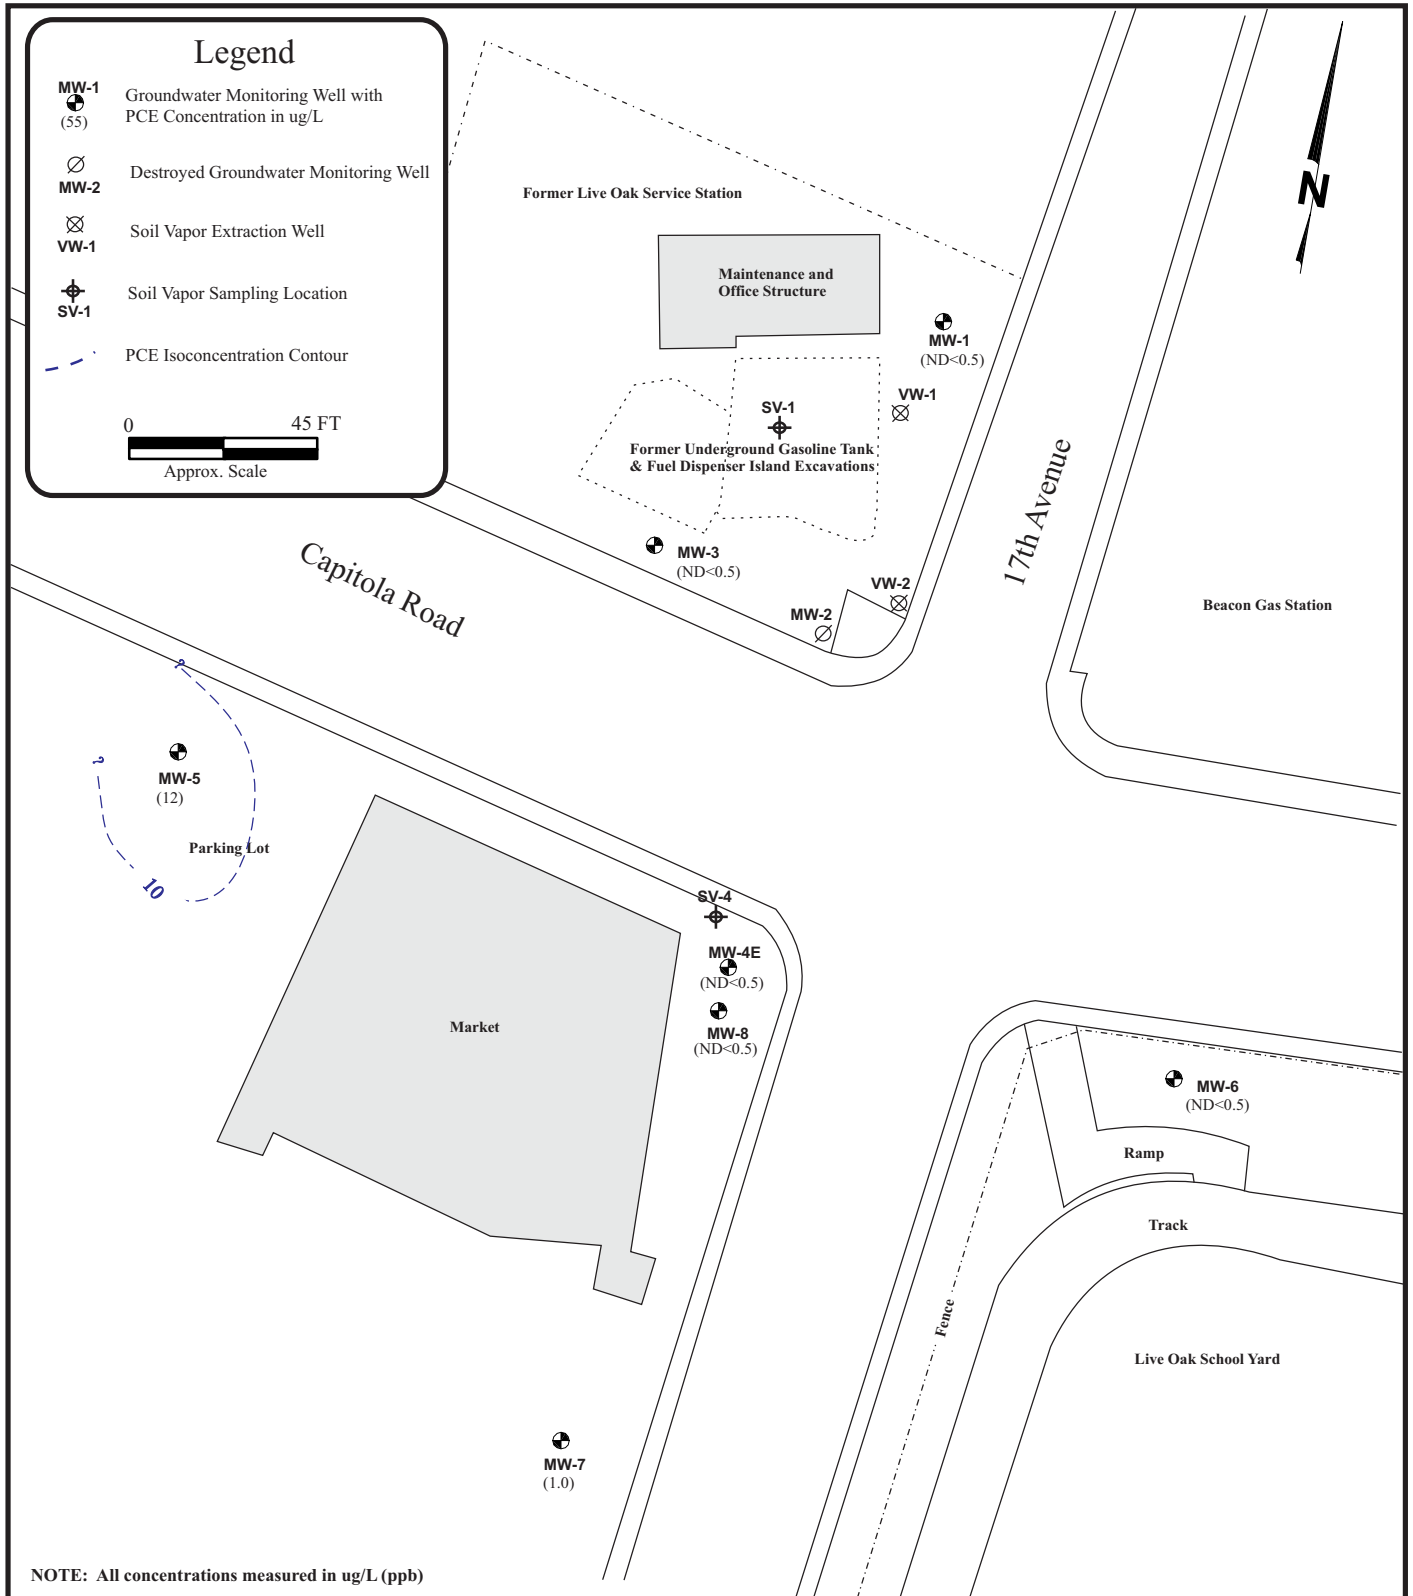

**Former Live Oak Service Station
1671 Capitola Rd.
Santa Cruz, California**

**March 27, 2012
PCE Isoconcentration Map**

Figure

5A

**Former Live Oak Service Station
1671 Capitola Rd.
Santa Cruz, California**

**December 10, 2010
PCE Isoconcentration Map**

Figure

5B

Former Live Oak Service Station
1671 Capitola Rd.
Santa Cruz, California

March 18, 2009
PCE Isoconcentration Map

Figure

5C

**Former Live Oak Service Station
1671 Capitola Rd.
Santa Cruz, California**

**December 15, 2009
PCE Isoconcentration Map**

Figure

5D

Former Live Oak Service Station
 1671 Capitola Rd.
 Santa Cruz, California

October 22, 2008
 PCE Isoconcentration Map

Figure

5E