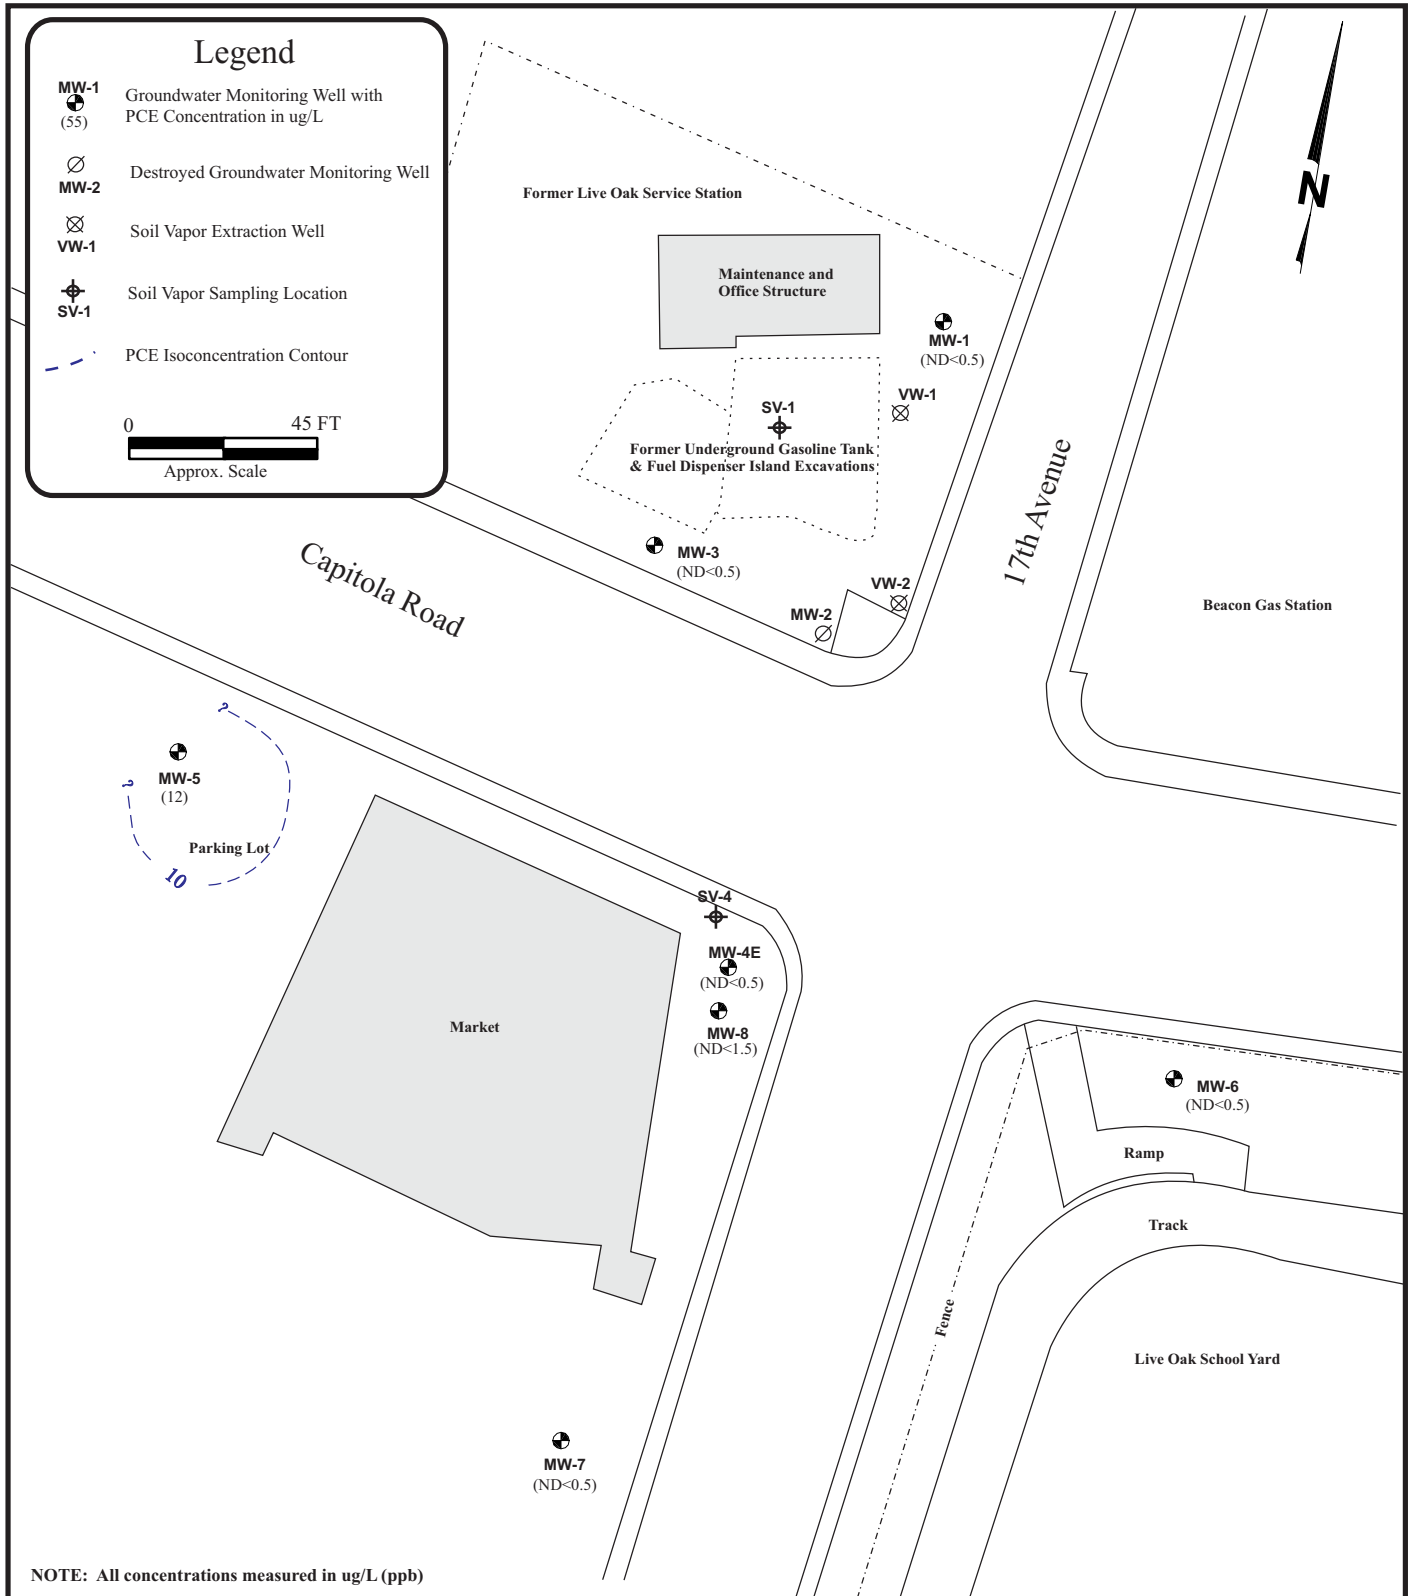

**Former Live Oak Service Station
1671 Capitola Rd.
Santa Cruz, California**

**March 27, 2012
PCE Isoconcentration Map**

Figure

5A

**Former Live Oak Service Station
1671 Capitola Rd.
Santa Cruz, California**

**December 10, 2010
PCE Isoconcentration Map**

Figure

5B

Former Live Oak Service Station
1671 Capitola Rd.
Santa Cruz, California

March 18, 2009
PCE Isoconcentration Map

Figure

5C

**Former Live Oak Service Station
1671 Capitola Rd.
Santa Cruz, California**

**December 15, 2009
PCE Isoconcentration Map**

Figure

5D

Former Live Oak Service Station
 1671 Capitola Rd.
 Santa Cruz, California

October 22, 2008
 PCE Isoconcentration Map

Figure

5E