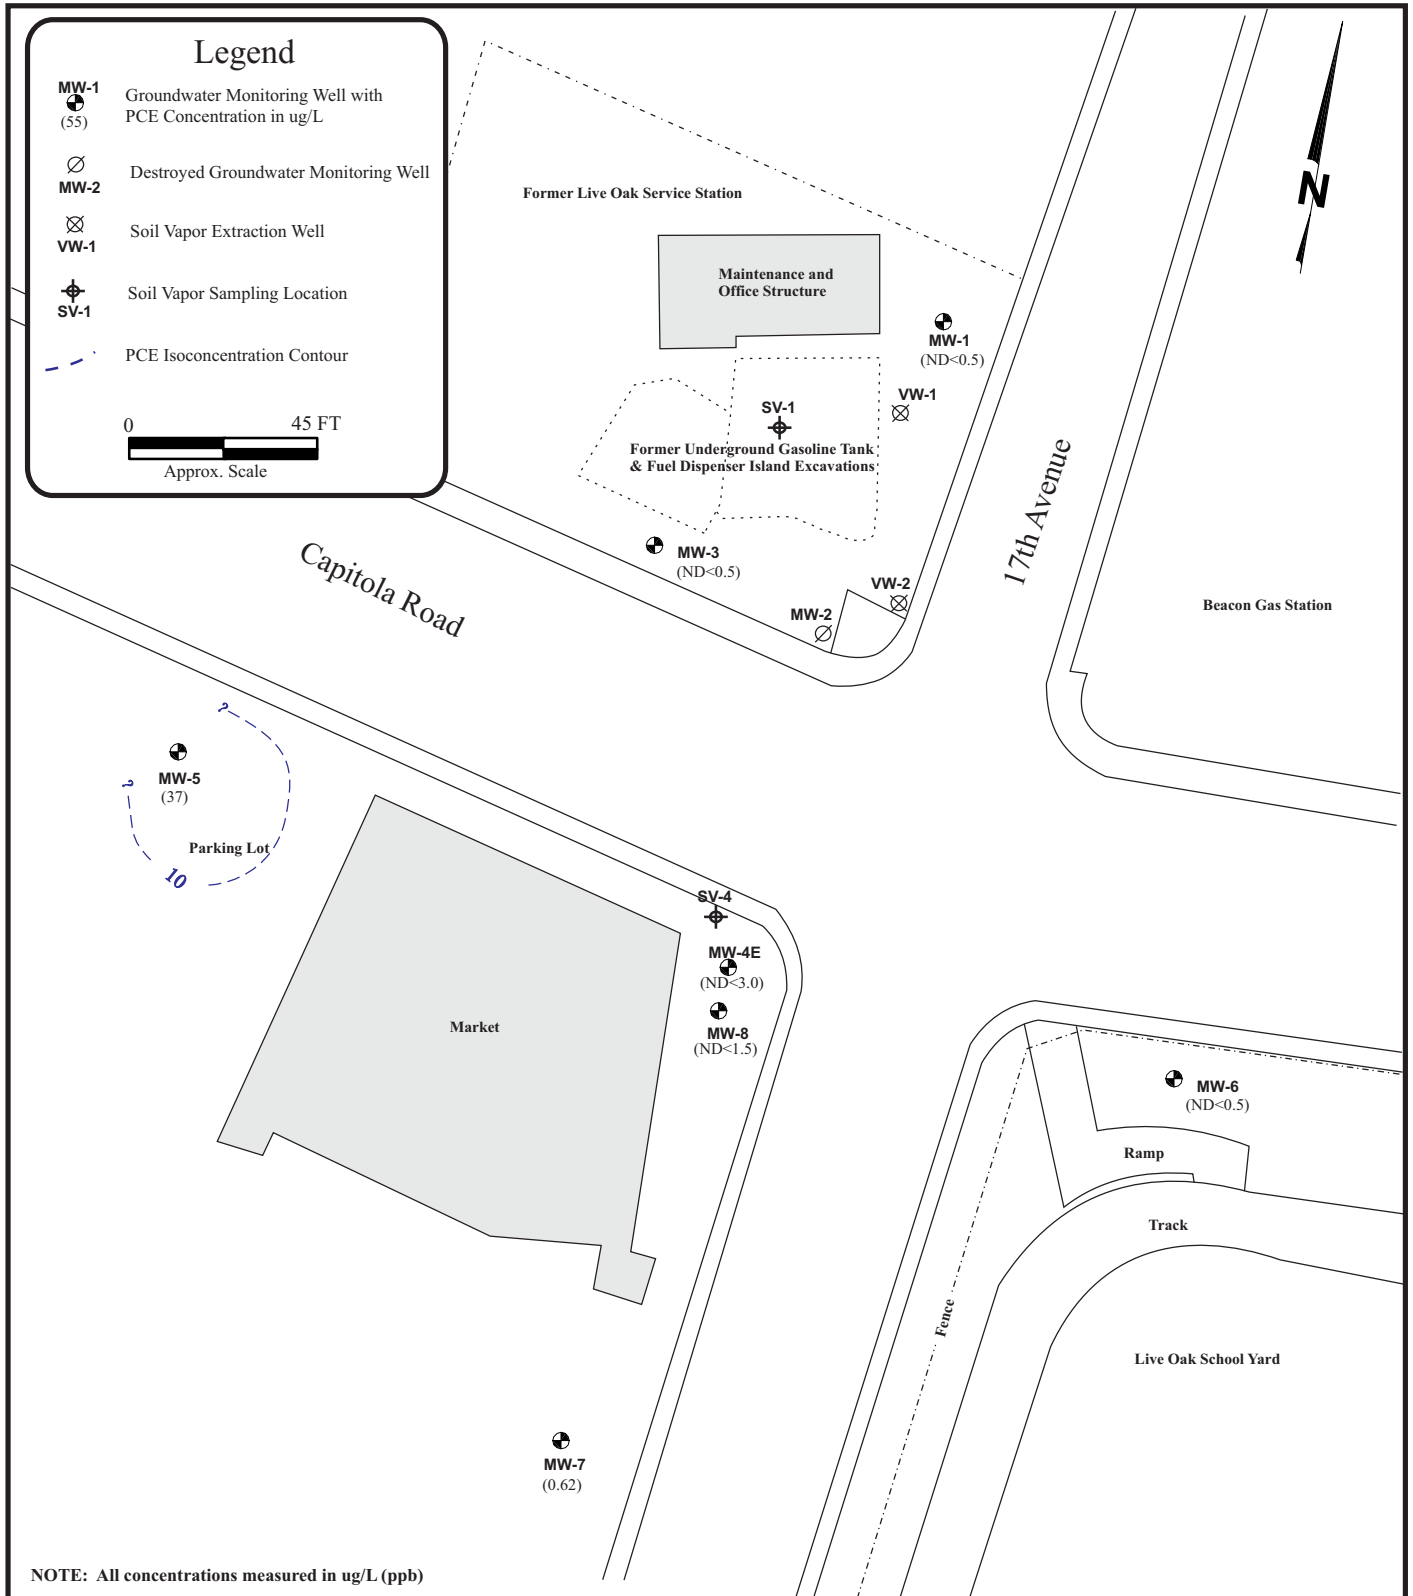

**Former Live Oak Service Station
1671 Capitola Rd.
Santa Cruz, California**

**March 27, 2012
PCE Isoconcentration Map**

Figure

5A

**Former Live Oak Service Station
1671 Capitola Rd.
Santa Cruz, California**

**December 10, 2010
PCE Isoconcentration Map**

Figure

5B

Former Live Oak Service Station
1671 Capitola Rd.
Santa Cruz, California

March 18, 2009
PCE Isoconcentration Map

Figure

5C

**Former Live Oak Service Station
1671 Capitola Rd.
Santa Cruz, California**

**December 15, 2009
PCE Isoconcentration Map**

Figure

5D

Former Live Oak Service Station
 1671 Capitola Rd.
 Santa Cruz, California

October 22, 2008
 PCE Isoconcentration Map

Figure

5E