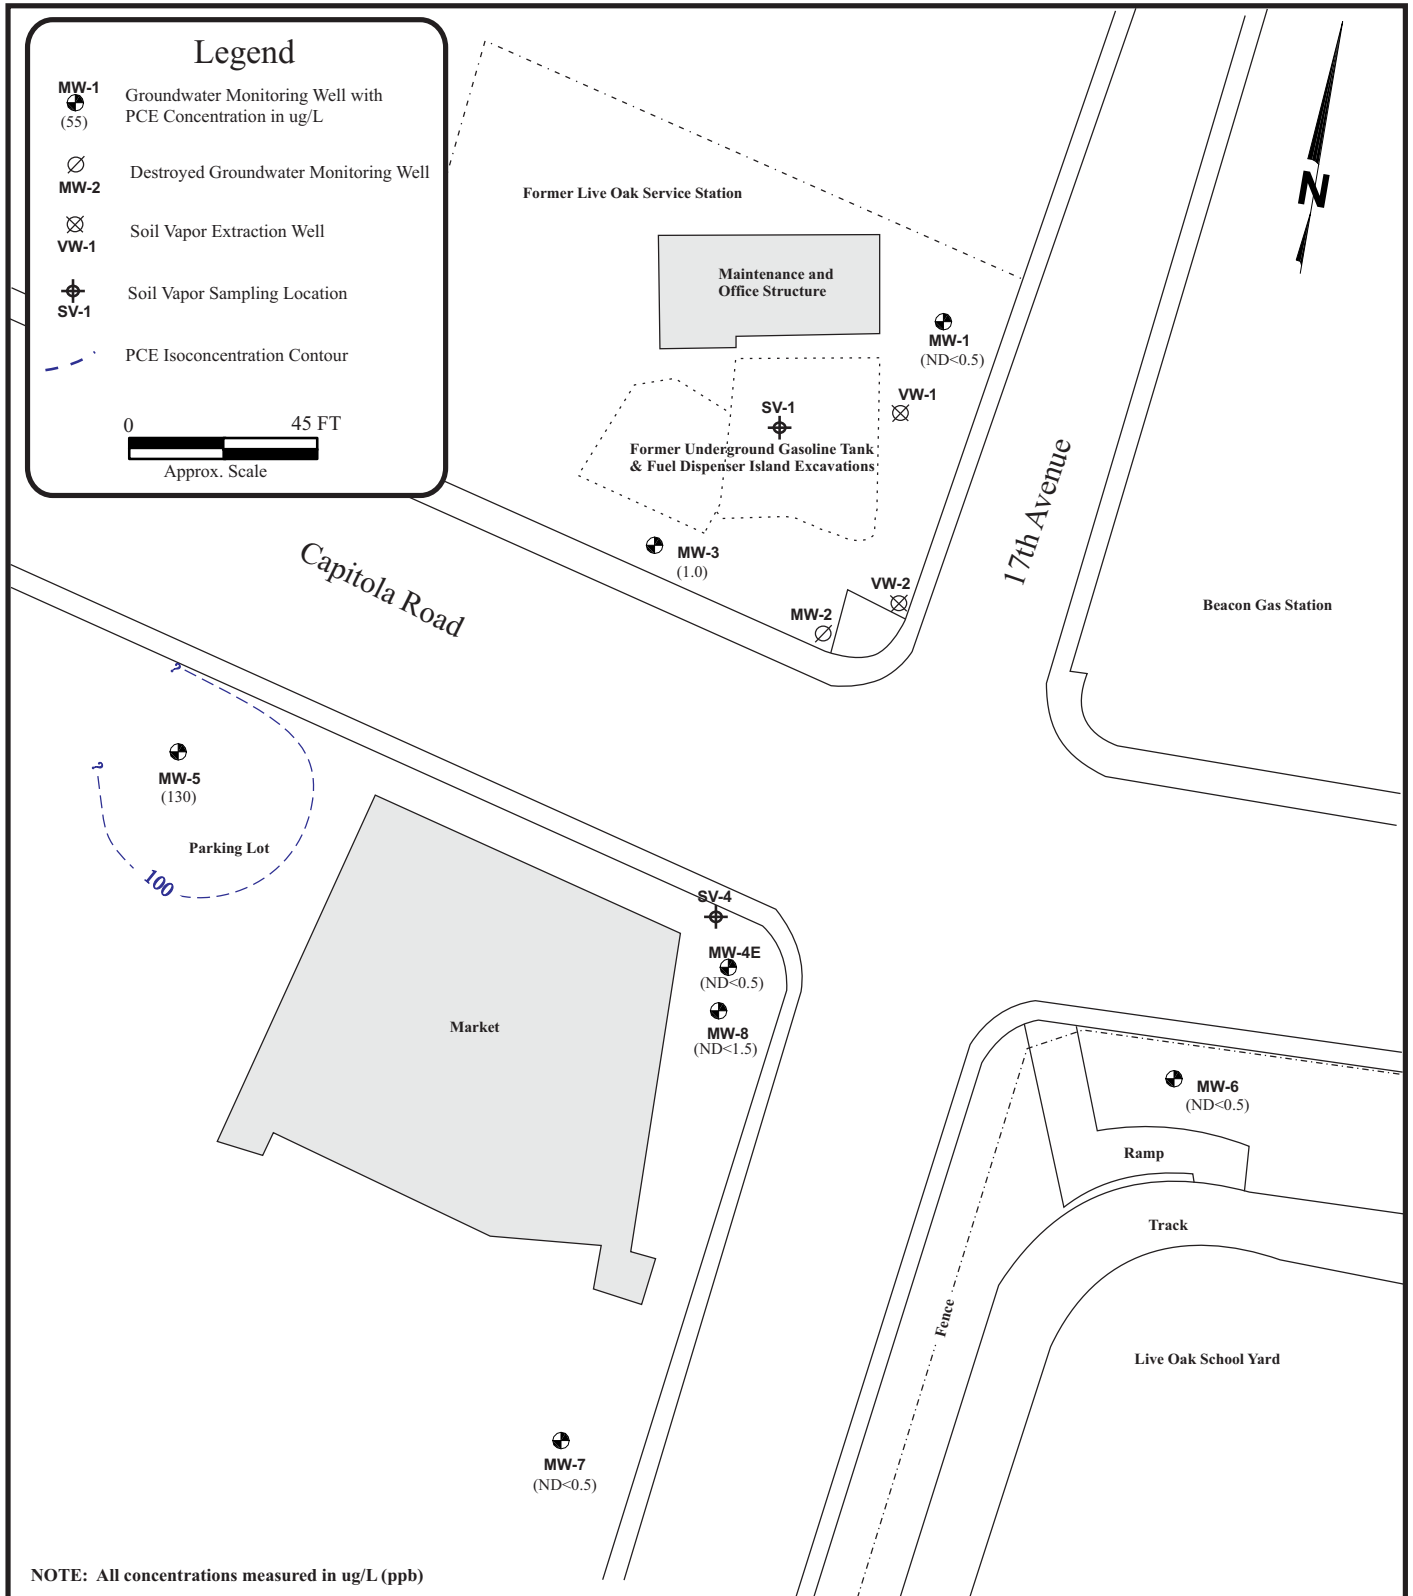

**Former Live Oak Service Station
1671 Capitola Rd.
Santa Cruz, California**

**March 27, 2012
PCE Isoconcentration Map**

Figure

5A

**Former Live Oak Service Station
1671 Capitola Rd.
Santa Cruz, California**

**December 10, 2010
PCE Isoconcentration Map**

Figure

5B

Former Live Oak Service Station
1671 Capitola Rd.
Santa Cruz, California

March 18, 2009
PCE Isoconcentration Map

Figure

5C

**Former Live Oak Service Station
1671 Capitola Rd.
Santa Cruz, California**

**December 15, 2009
PCE Isoconcentration Map**

Figure

5D

Former Live Oak Service Station
 1671 Capitola Rd.
 Santa Cruz, California

October 22, 2008
 PCE Isoconcentration Map

Figure

5E